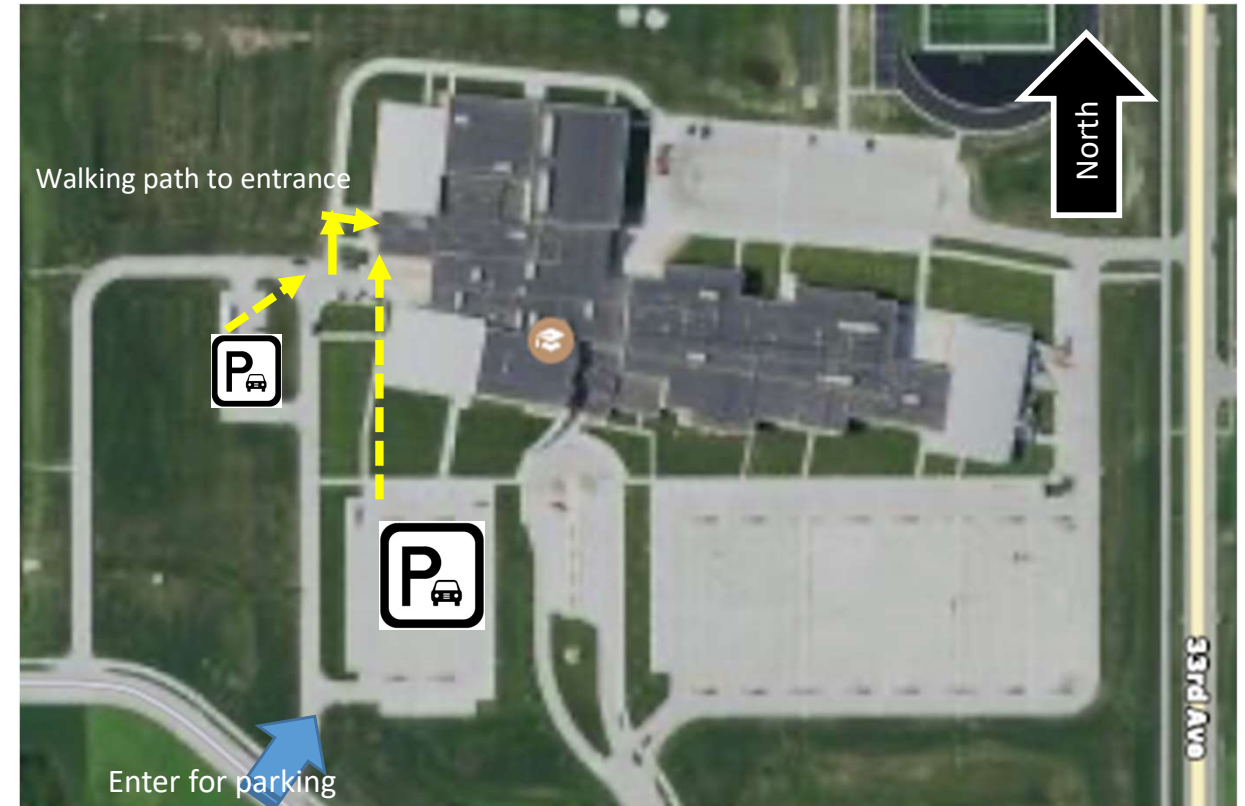

CWO Freestyle & Greco Wrestling Season (2023) – Directions for entering Columbus High School

*All parents and/or wrestlers will enter and exit the building through the doors on the west side of the high school just north of the loading docks. Please park in one of parking lots located west and south of school. **DO NOT PARK BY OR NEAR GARBAGE DUMPSTERS OR LOADING DOCKS NEXT TO SCHOOL !!!***