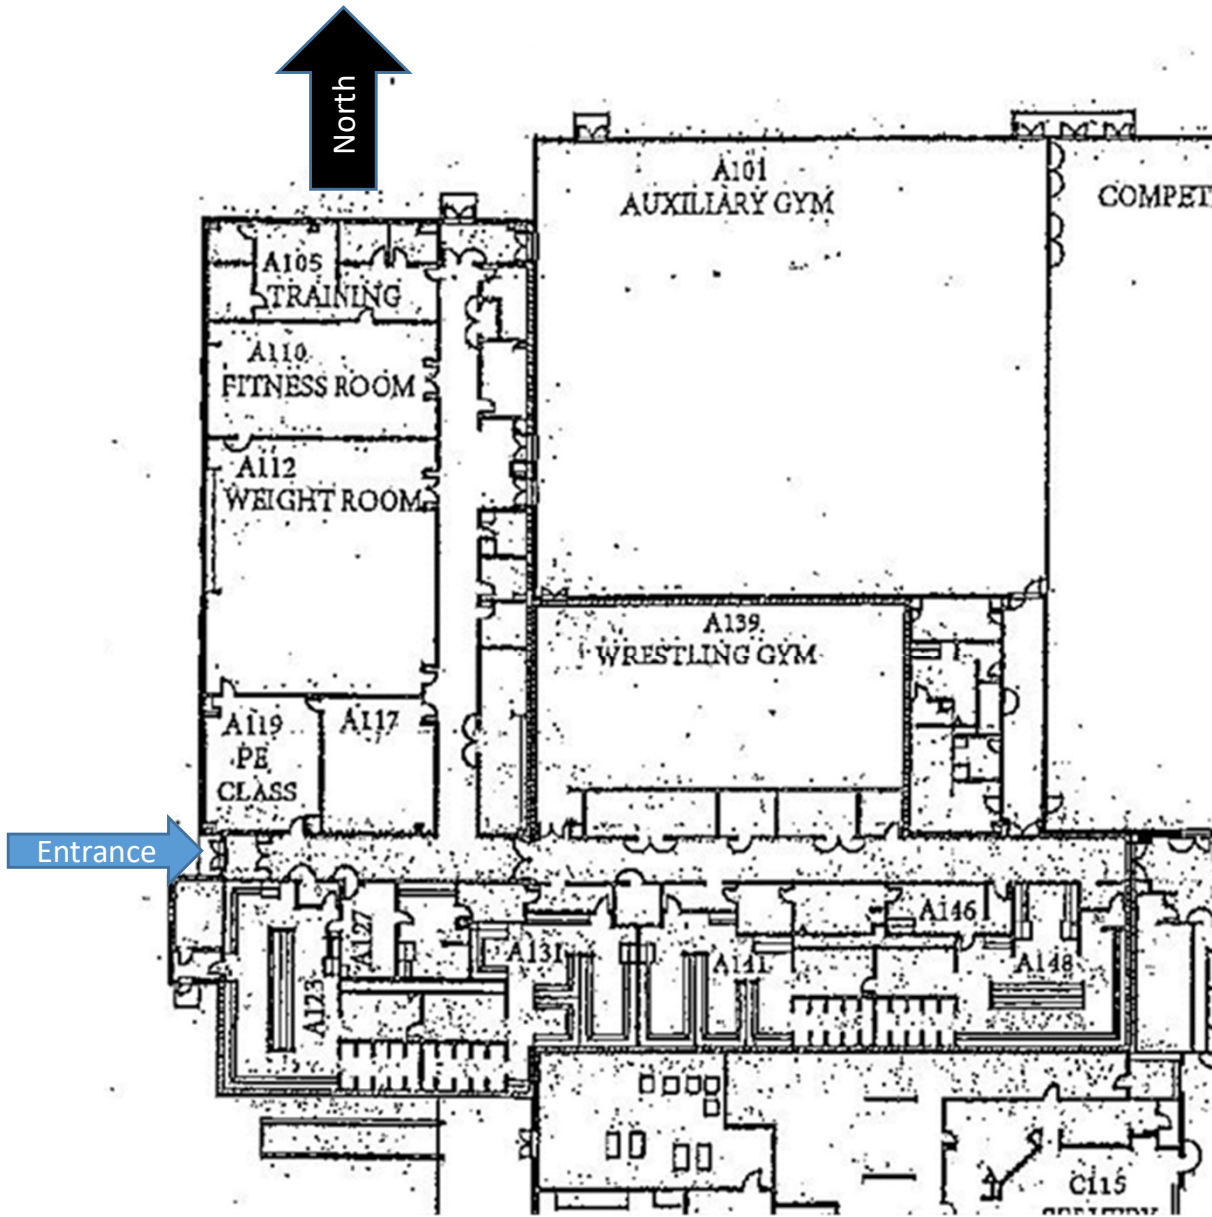

CWO Freestyle & Greco Wrestling Season (2023) – Directions for entering Columbus High School

*All parents and/or wrestlers will enter and exit the building through the doors on the west side of the high school just north of the loading docks. Please park in one of parking lots located west and south of school. **DO NOT PARK BY OR NEAR GARBAGE DUMPSTERS OR LOADING DOCKS NEXT TO SCHOOL !!!***