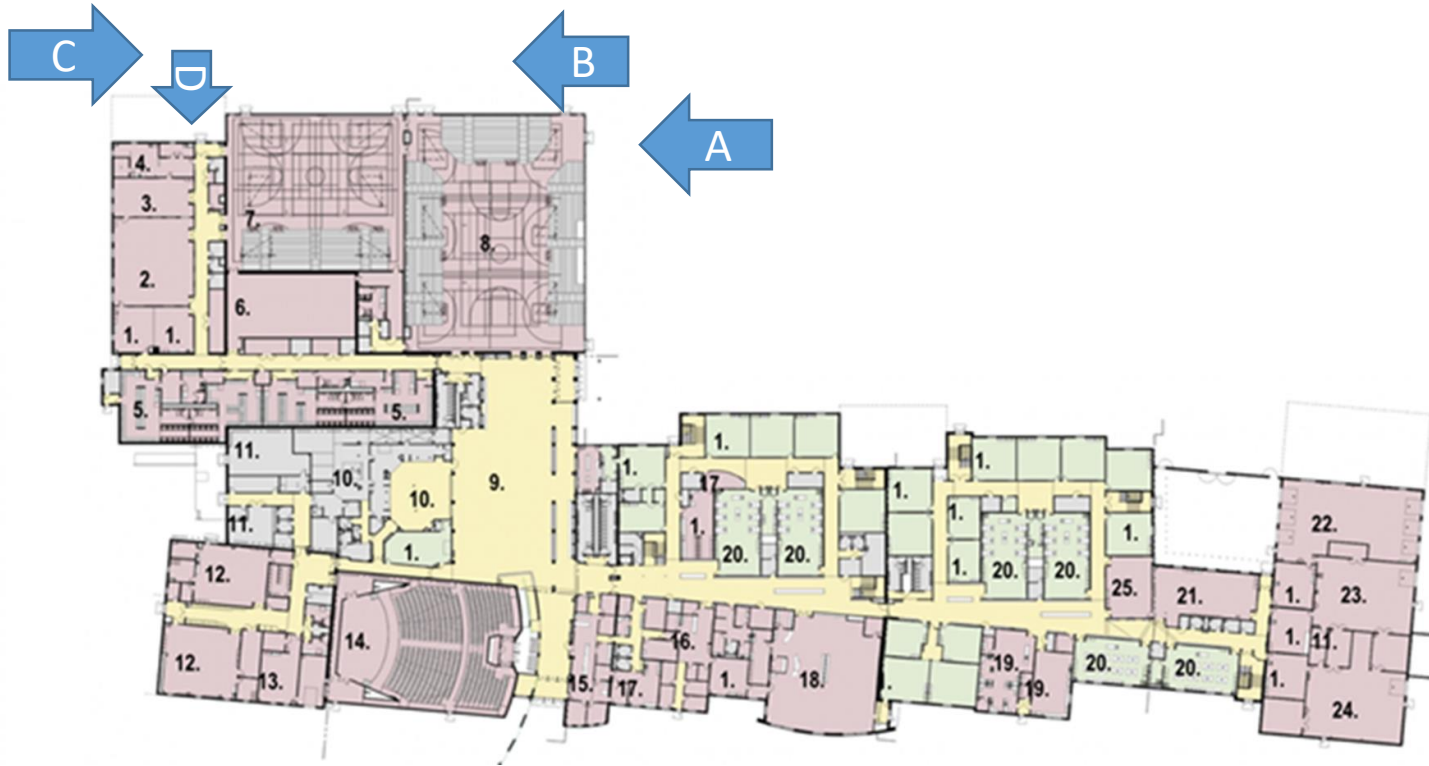

Directions for entering Columbus High School for CWO Wrestling Clinic and Team Practices:

Parents are asked to park in the north parking lot of the high school. From the parking lot, parents and wrestlers are asked to walk around the north side the school on the lighted sidewalk and enter the school through the double set of doors on the north side of the school towards the west end. *(Please do not use the high school activities entrance as those doors are generally locked. We have our own entrance designated to avoid interference with high school activities that take place during our practices.)*

Viewpoint A

Viewpoint B

Viewpoint C

Viewpoint D